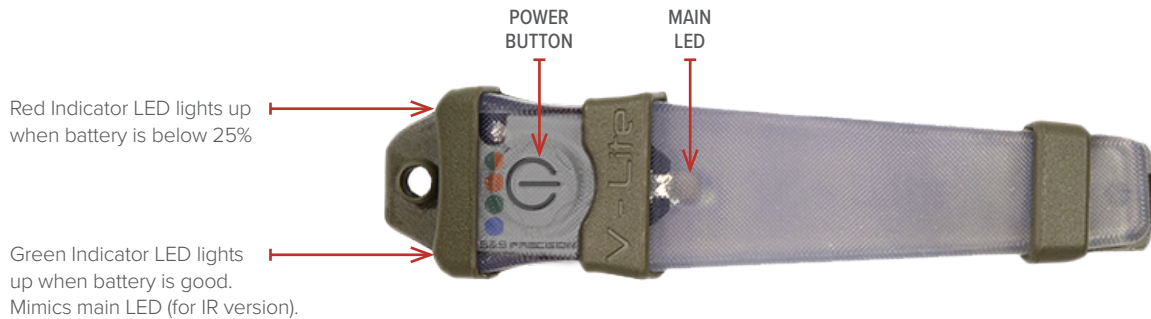

PRODUCT NAME:

V-Lite™ Multi-Color

PART NUMBER:

VL-MC01V

NOTE:

V-Lite™ Multi-Color ships in “Lockout Mode.” Lockout Mode prevents V-Lite from accidentally being turned on. Press and hold Power Button for 10 seconds to verify V-Lite is Lockout Mode ENABLED. Indicator LEDs will flash rapidly 4 times. Main LED will turn off.

Press and hold Power Button for 10 seconds to **DISABLE** Lockout Mode. Once unlocked, main LED will turn solid blue to indicate it is in Mode 1.

Momentarily press the Power Button to cycle through modes (see table below).

MODE 1	MODE 2	MODE 3	MODE 4	MODE 5
BLUE	RED	GREEN	ALTERNATING GREEN / RED	OFF

OPEN CAMERA TO VIEW USER INSTRUCTIONS OR VISIT WWW.SSPGEAR.COM/END-USER-INSTRUCTIONS